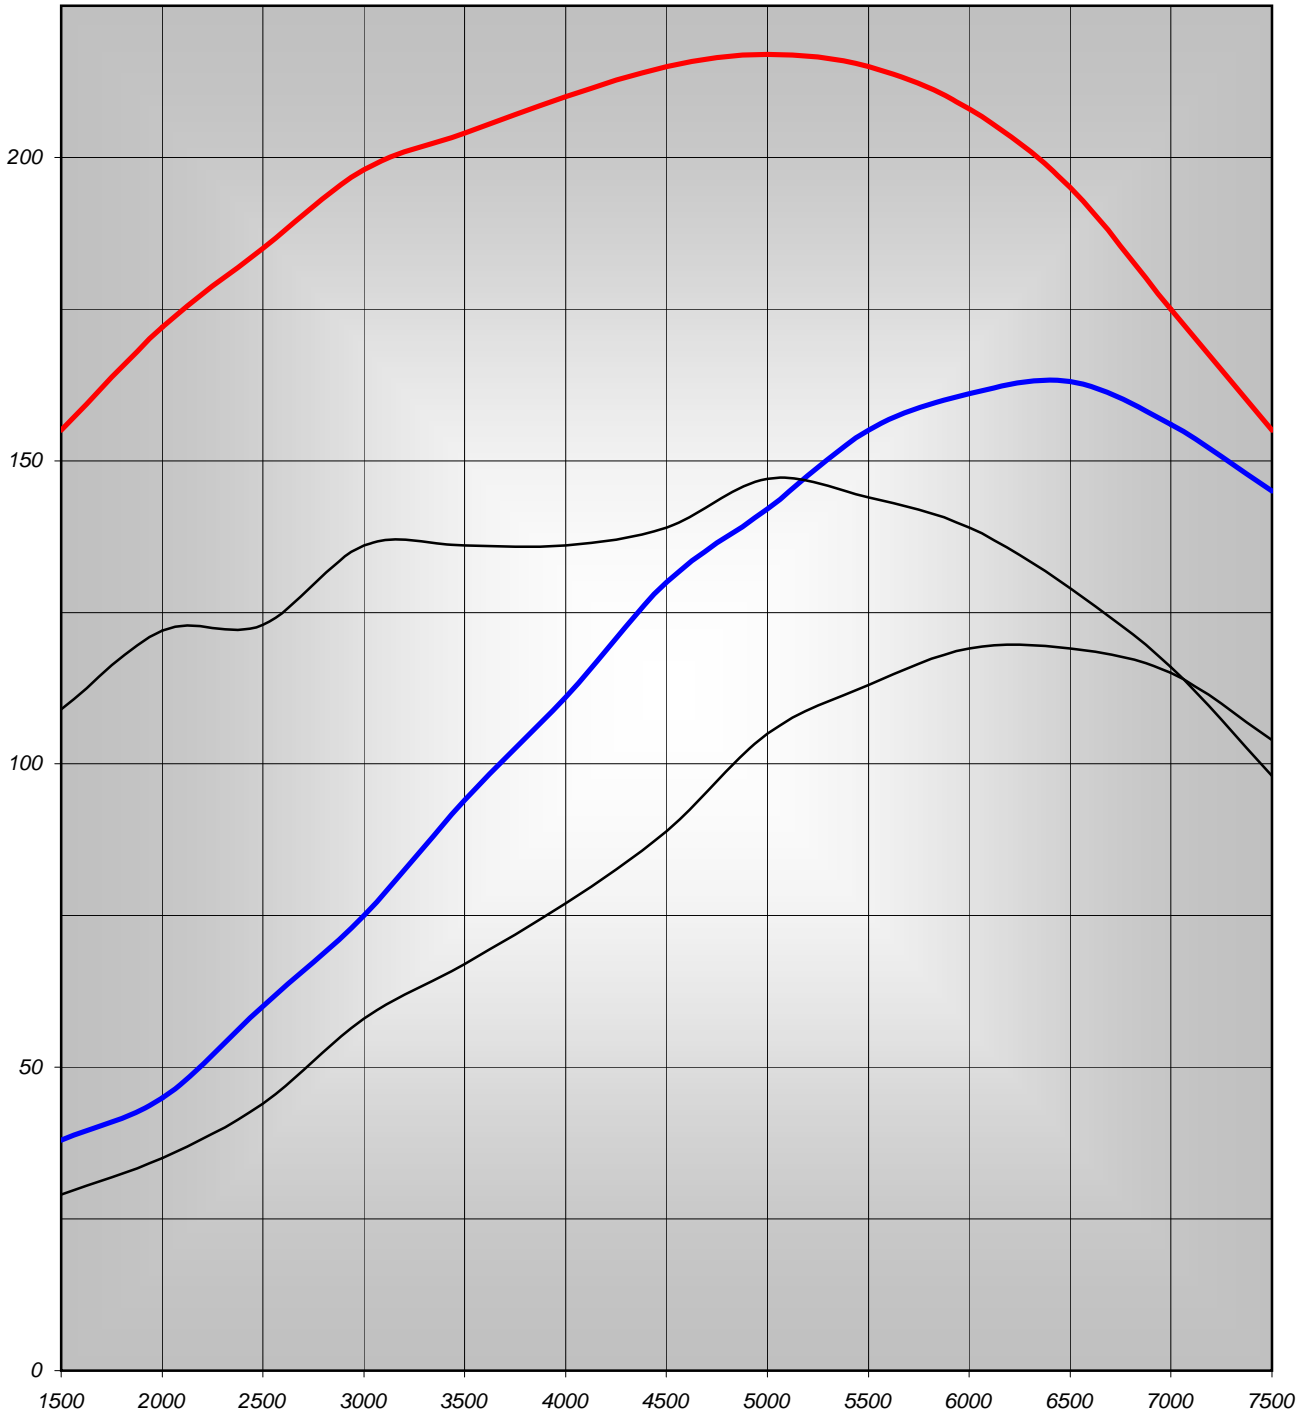

Citroen Saxo VTS

 bemani 217 Nm @ 5000 rpm	 bemani 163 PS @ 6500 rpm
 original 147 Nm @ 5200 rpm	 original 119 PS @ 6600 rpm