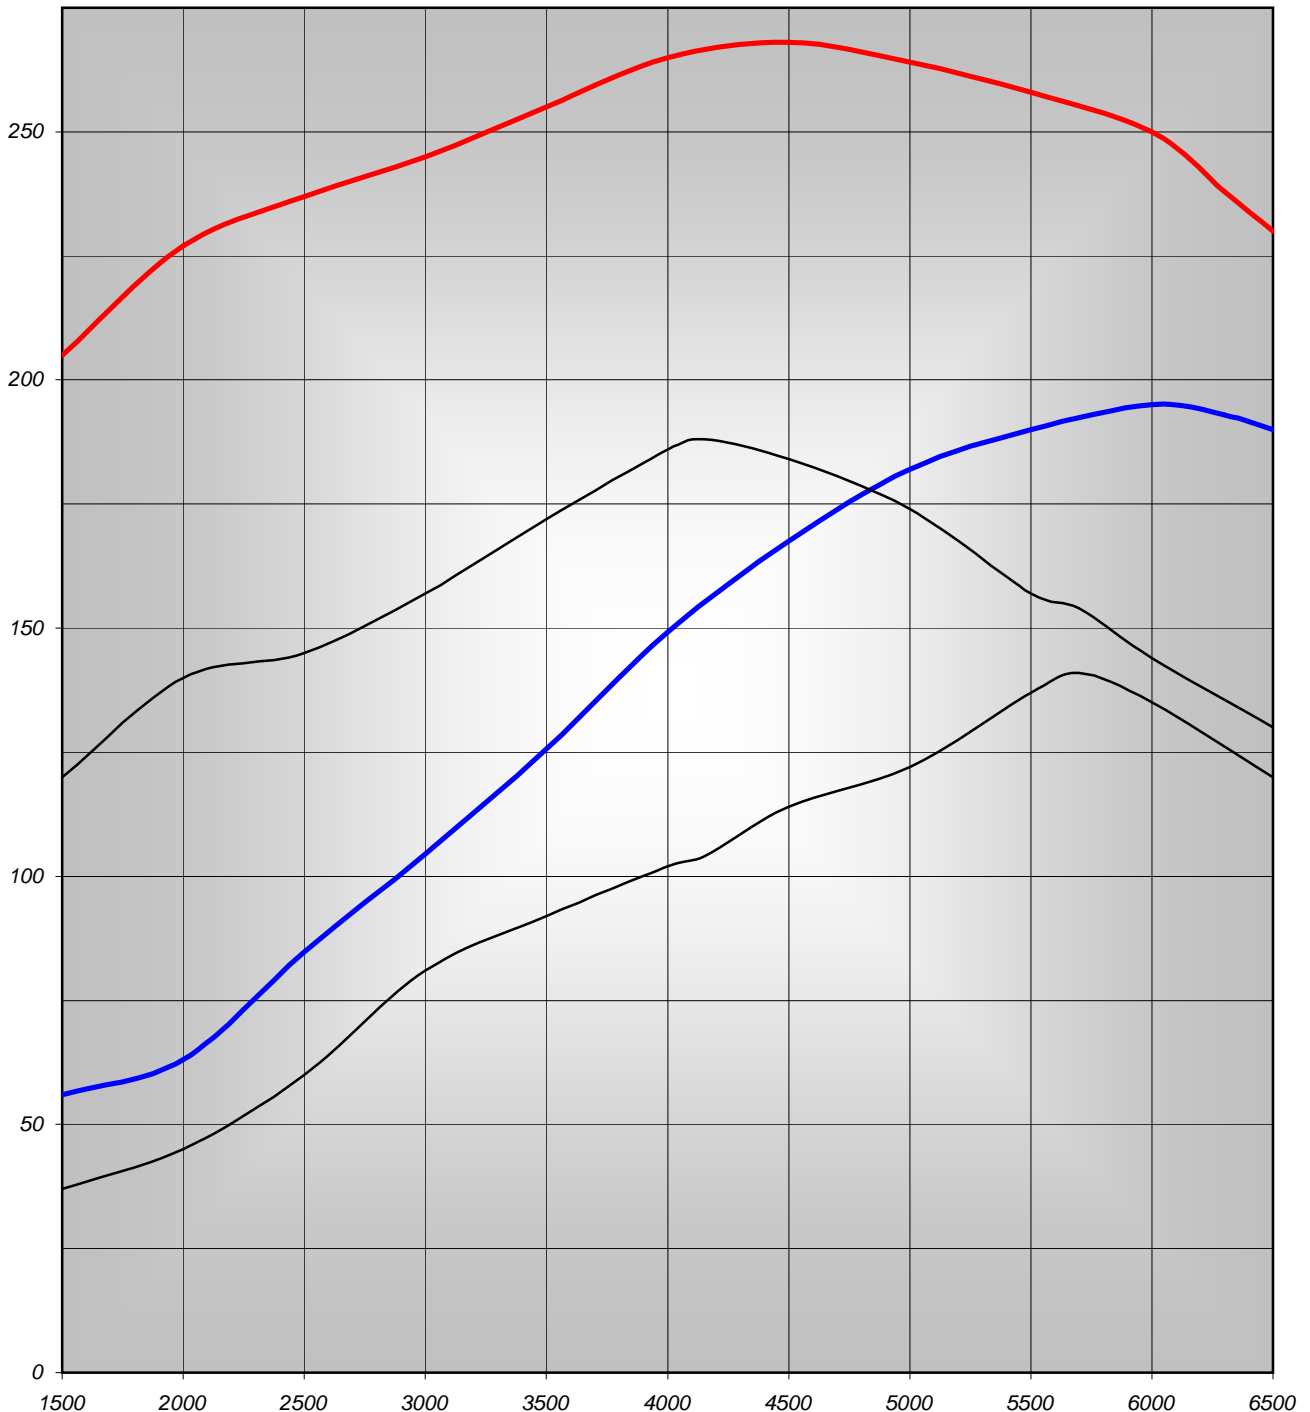

Chrysler PT Cruiser

 bemani 268 Nm @ 4500 rpm	 bemani 195 PS @ 6300 rpm
 original 188 Nm @ 4150 rpm	 original 141 PS @ 5700 rpm